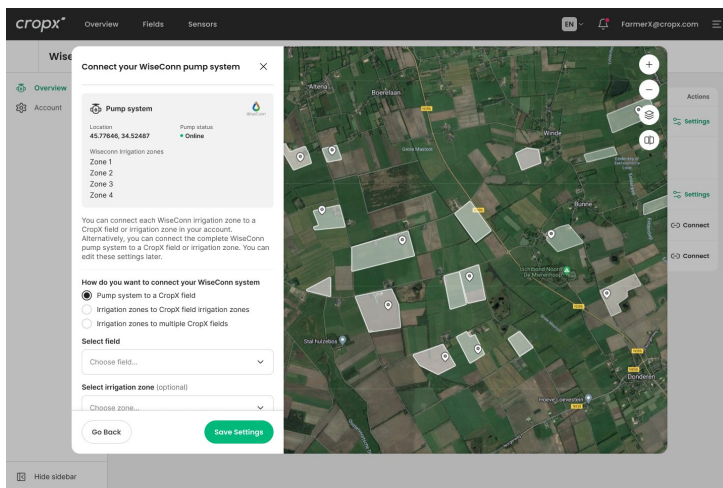

CropX and WiseConn announce Digital Integration

21 March 2024 | News

Integration Will Streamline Irrigation Management for Drip Irrigators

Integration Will Streamline Irrigation Management for Drip Irrigators

CropX Technologies, a leading provider of digital farm management, today announced an API integration with WiseConn, a global leader in precision drip irrigation solutions, to further improve data gathering and analytics for farmers worldwide. WiseConn users will be able to seamlessly incorporate the CropX system into their precision irrigation network. WiseConn irrigation systems are used throughout North and South America, Europe and Australia.

CropX's agronomic farm management system incorporates farm data from sensors, satellites, rain gauges and farm machinery into an advanced analytics platform to optimize decision-making and crop management. With the integration of WiseConn's smart irrigation system, dual CropX and WiseConn users will now have easy access to as-applied data, including irrigation and fertilization records, directly within the CropX platform. WiseConn users will access CropX's agronomically-sound decision support for dynamic irrigation scheduling. This will allow farmers to move away from static schedules and instead personalize irrigation based on real-time conditions, optimizing water usage for each crop and field.

By combining advanced data analysis and automated irrigation control, WiseConn and CropX anticipate significant benefits for growers, including reduced water usage, increased crop yields, and enhanced resource management. Using WiseConn and CropX precision irrigation practices can significantly reduce water waste without compromising crop health. Optimal water management can lead to improved plant growth and higher yields while saving the grower time and labor.